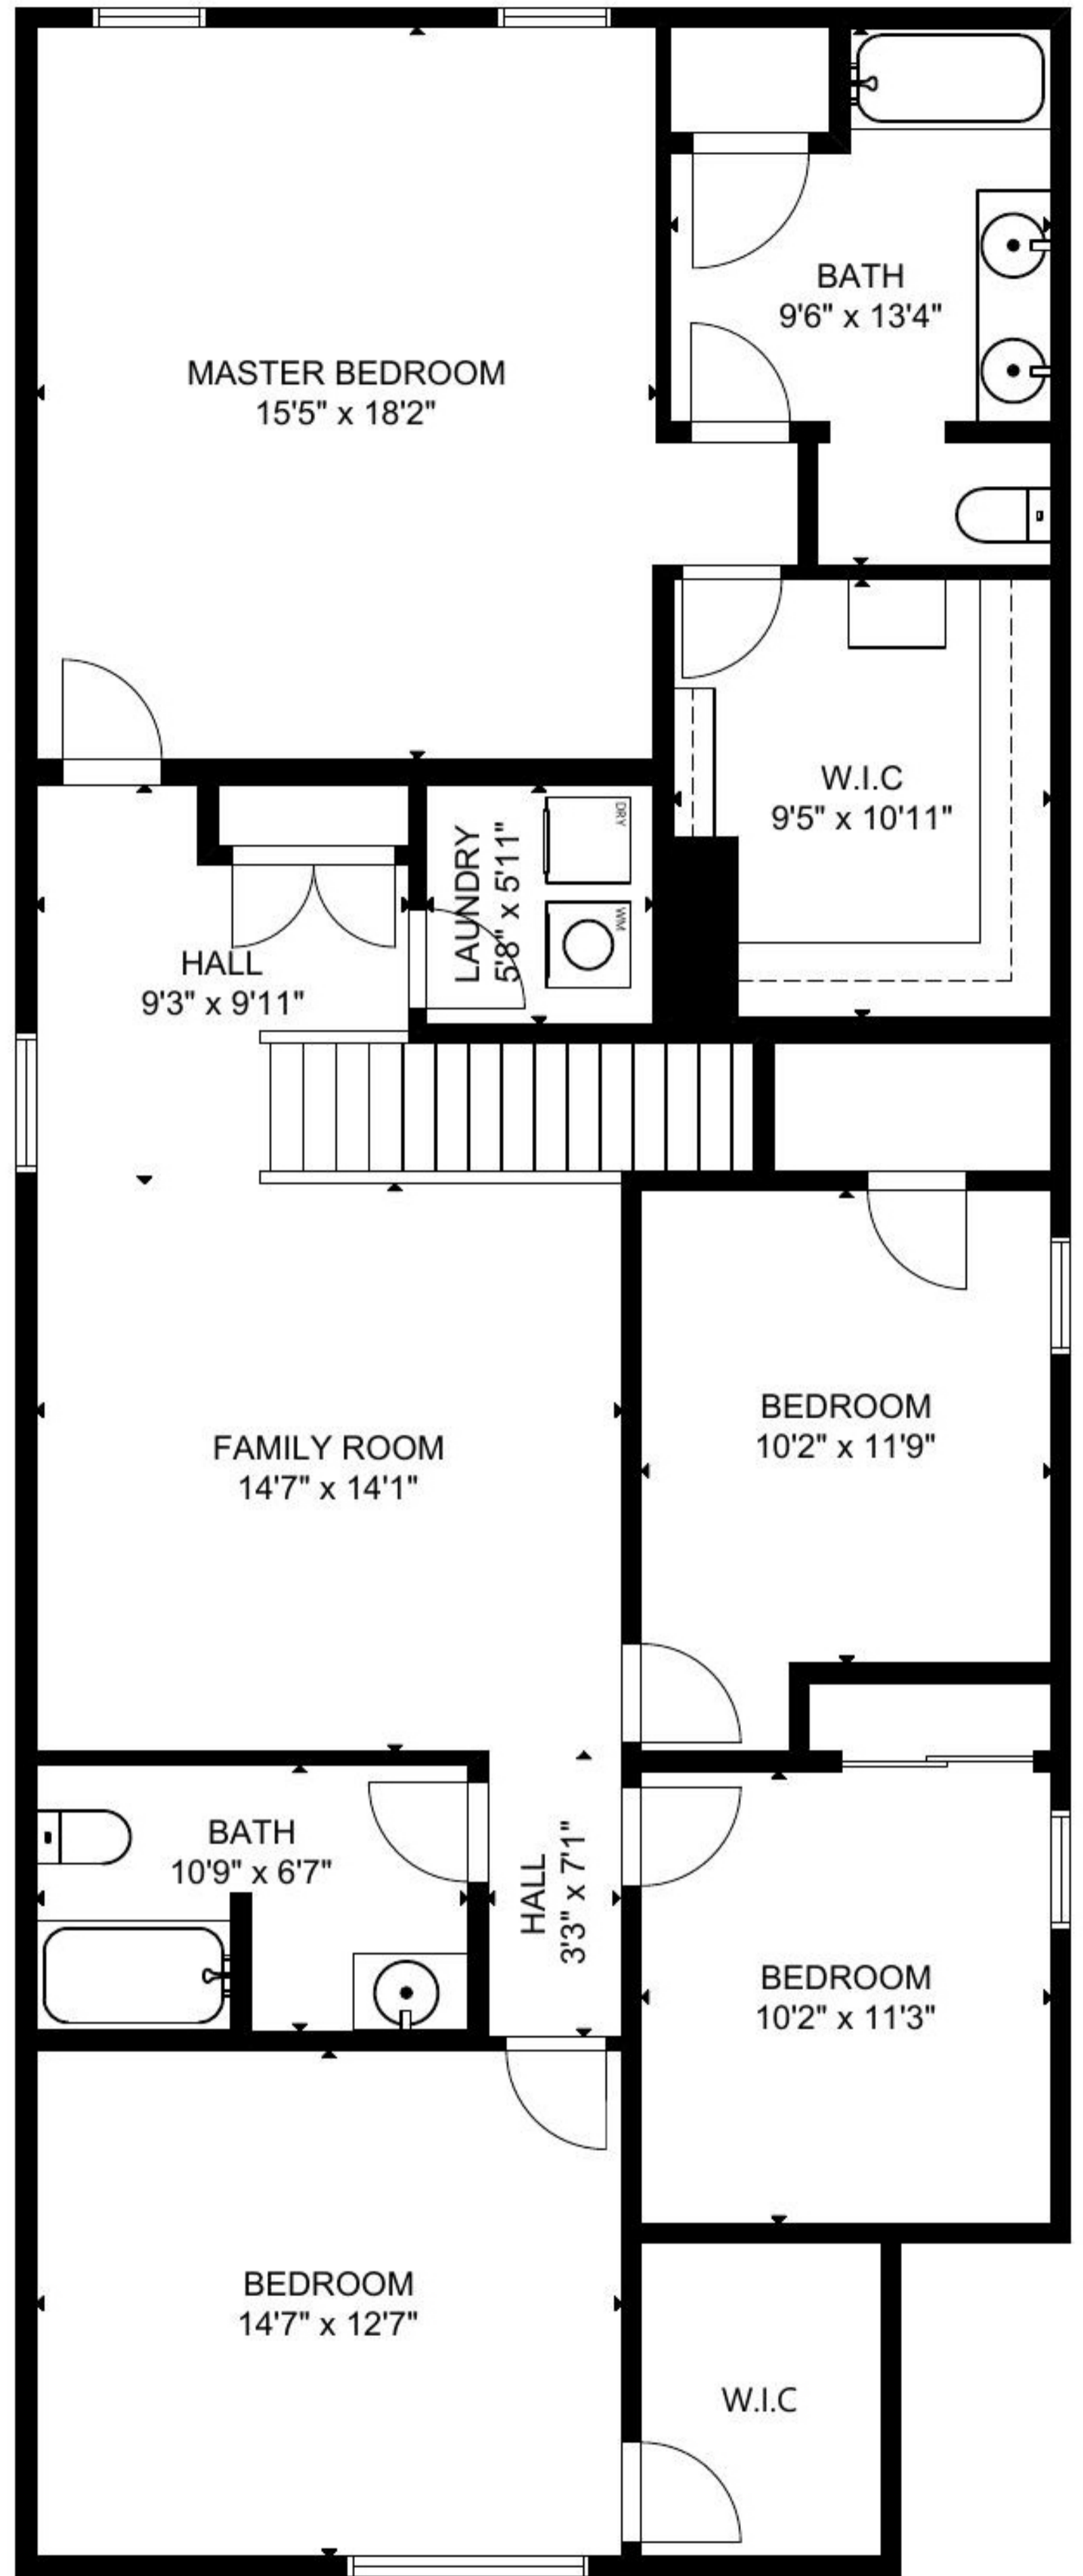

FLOOR 1

FLOOR 2

GROSS INTERNAL AREA
 TOTAL: 2,485 sq ft
 FLOOR 1: 935 sq ft, FLOOR 2: 1,550 sq ft
 SIZE AND DIMENSIONS ARE APPROXIMATE, ACTUAL MAY VARY.